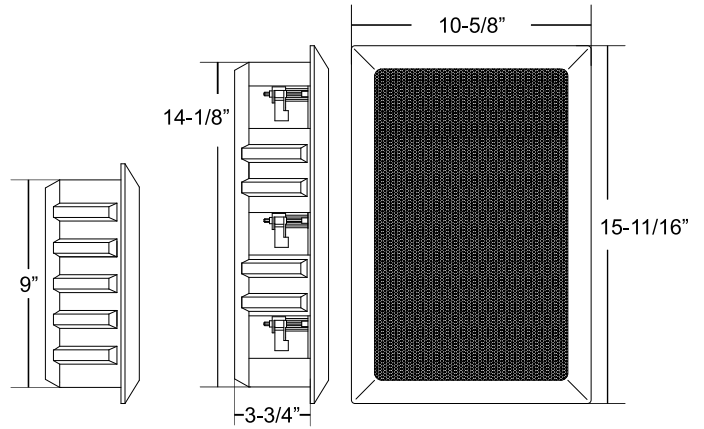

# Imãge 3-Way In-Wall Speaker

**Model:  
Imãge-846X**

## OBJECTIVE

The Imãge-846X brings a new dimension of reality and convenience to a flush-mount design, these three-way in-wall surround speakers feature a unique adjustable tweeter that allows custom designers to create enveloping sound fields and localized effects without disrupting a home's decor. While a 4" x 6" carbon fiber cone mid-range elliptical driver delivers a wider dispersion of sound and more vocal clarity. Tonal adjustments can be made in  $\pm 3$ dB increments for even the most peculiar tastes. For bass, the 846X has a high quality 8" carbon fiber cone subwoofer with a phase plug, for the most precise and accurate bass that you have ever heard from an in-wall.

Designed for surround use in 5.1 and 2-channel systems, the Imãge-846X employs an 8" carbon fiber cone subwoofer a single 1" neodymium tweeter with silk dome and enhanced high frequency plus a 4" x 6" carbon fiber cone mid-range. Because of it's adjustable tweeter, high precision mid-range, expanded surround woofer and back box, the Imãge-846X out performs conventional designs by maximizing diffusion, clarity and efficiency while minimizing room interaction that blur sonic truth.

## SPECIAL FEATURES & HIGHLIGHTS

- 1" swiveling silk dome neodymium tweeter
- Elliptical 4 x 6" glass fiber cone mid-range
- 8" glass fiber cone woofer with corrective phase plug
- Bass reflex design
- Removable back box
- Switched  $\pm 3$ dB woofer level adjustment
- Switched  $\pm 3$ dB tweeter level adjustment
- Easy-install Turn-N-Lock™ mechanisms
- Woofers' are back-mounted on the baffle for improved isolation from the local environment
- High temperature voice coil wire and adhesives
- 8-ohm impedance, makes an easy load for any amplifier or receiver