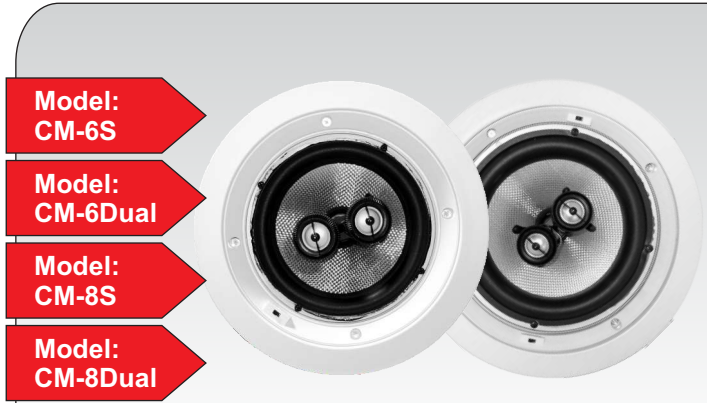

IQ SERIES

2-Way In-Ceiling Speakers

Model:
CM-6S

Model:
CM-6Dual

Model:
CM-8S

Model:
CM-8Dual

	CM-6S/DUAL	CM-8S/DUAL
(D) Diameter	9-7/8" (249mm)	11-7/16" (290mm)
(C) Cut Out Hole	8-1/4" (208mm)	9-3/4" (247mm)
(M) Mounting Depth	3-3/8" (87mm)	4-5/16" (110mm)

OBJECTIVE

The goal here is to reproduce the sound of a concert hall or the sound of a movie sound track in any room with ceiling mounted speakers.

IQ speakers deliver deep, natural bass from the design of their advanced cone and surround. Superb sonic accuracy is guaranteed by the utilization of glass fiber in the woofer and silk in the tweeters. Additionally, you can customize the sound of the speakers with mid and tweet adjustment switches that optimize the sound to the acoustics of the room and an end user's own personal preference.

In addition to all of great features mentioned above, IQ speaker are available in both single and dual voice coil options. This is offered so that when an area that would usually use two single voice coil speakers to reproduce right and left stereo is compromised by space an installer can simply install one dual voice coil speaker to reproduce the same effect.

SPECIAL FEATURES & HIGHLIGHTS

- Dual Silk, 20mm, swiveling neodymium tweeters
- Paintable Rust-proof Aluminum Grilles for superior protection and job flexibility
- PistonMax Design for a more accurate mid-bass with out distortion
- Low mass glass fiber cone bodies for a very smooth & accurate output with attention to detail that is unrivaled
- Dual or Single Voice Coil drivers available for multiple applications and distinct rooms such as bathrooms, hallways and atriums
- Gold plated spring loaded speaker terminals
- High quality capacitors and inductors
- Turn -N- Lock Installation for safe, efficient and professional installs