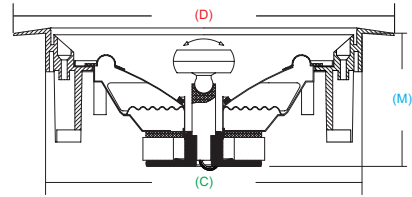

IQ SERIES

2-Way In-Ceiling Speakers

Model:
CM-6S

Model:
CM-6Dual

Model:
CM-8S

Model:
CM-8Dual

	CM-6S/DUAL	CM-8S/DUAL
(D) Diameter	9-7/8" (249mm)	11-7/16" (290mm)
(C) Cut Out Hole	8-1/4" (208mm)	9-3/4" (247mm)
(M) Mounting Depth	3-3/8" (87mm)	4-5/16" (110mm)

OBJECTIVE

The goal here is to reproduce the sound of a concert hall or the sound of a movie sound track in any room with ceiling mounted speakers.

IQ speakers deliver deep, natural bass from the design of their advanced cone and surround. Superb sonic accuracy is guaranteed by the utilization of glass fiber in the woofer and silk in the tweeters. Additionally, you can customize the sound of the speakers with mid and tweet adjustment switches that optimize the sound to the acoustics of the room and an end user's own personal preference.

In addition to all of great features mentioned above, IQ speaker are available in both single and dual voice coil options. This is offered so that when an area that would usually use two single voice coil speakers to reproduce right and left stereo is compromised by space an installer can simply install one dual voice coil speaker to reproduce the same effect.