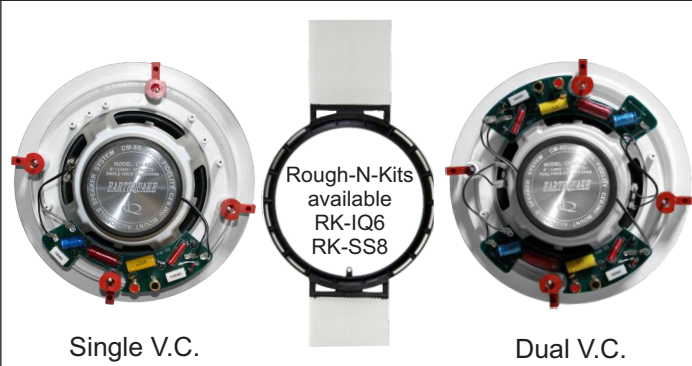

IQ SERIES

2-Way In-Ceiling Speakers

Model:
CM-6S

Model:
CM-6Dual

Model:
CM-8S

Model:
CM-8Dual

	CM-6S/DUAL	CM-8S/DUAL
(D) Diameter	9-7/8" (249mm)	11-7/16" (290mm)
(C) Cut Out Hole	8-1/4" (208mm)	9-3/4" (247mm)
(M) Mounting Depth	3-3/8" (87mm)	4-5/16" (110mm)

OBJECTIVE

The goal here is to reproduce the sound of a concert hall or the sound of a movie sound track in any room with ceiling mounted speakers.

IQ speakers deliver deep, natural bass from the design of their advanced cone and surround. Superb sonic accuracy is guaranteed by the utilization of glass fiber in the woofer and silk in the tweeters. Additionally, you can customize the sound of the speakers with mid and tweet adjustment switches that optimize the sound to the acoustics of the room and an end user's own personal preference.

In addition to all of great features mentioned above, IQ speaker are available in both single and dual voice coil options. This is offered so that when an area that would usually use two single voice coil speakers to reproduce right and left stereo is compromised by space an installer can simply install one dual voice coil speaker to reproduce the same effect.

SPECIAL FEATURES & HIGHLIGHTS

- Dual Silk, 20mm, swiveling neodymium tweeters
- Paintable Rust-proof Aluminum Grilles for superior protection and job flexibility
- PistonMax Design for a more accurate mid-bass with out distortion
- Low mass glass fiber cone bodies for a very smooth & accurate output with attention to detail that is unrivaled
- Dual or Single Voice Coil drivers available for multiple applications and distinct rooms such as bathrooms, hallways and atriums
- Gold plated spring loaded speaker terminals
- High quality capacitors and inductors
- Turn -N- Lock Installation for safe, efficient and professional installs