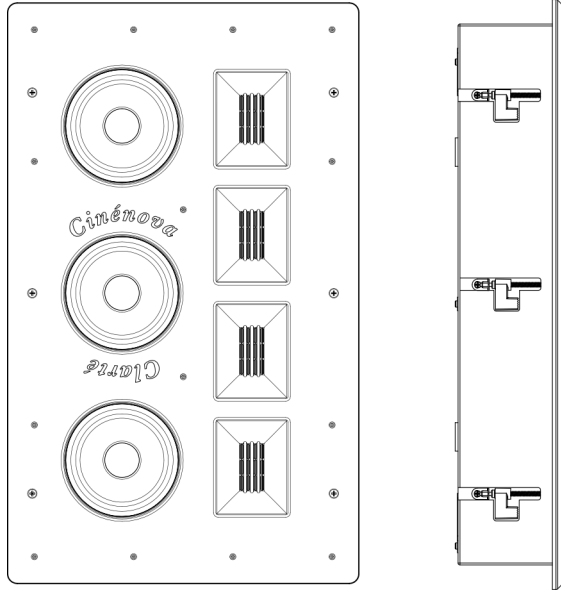

Cinénova Clarté LCR

SPECIFICATIONS

IW-C5