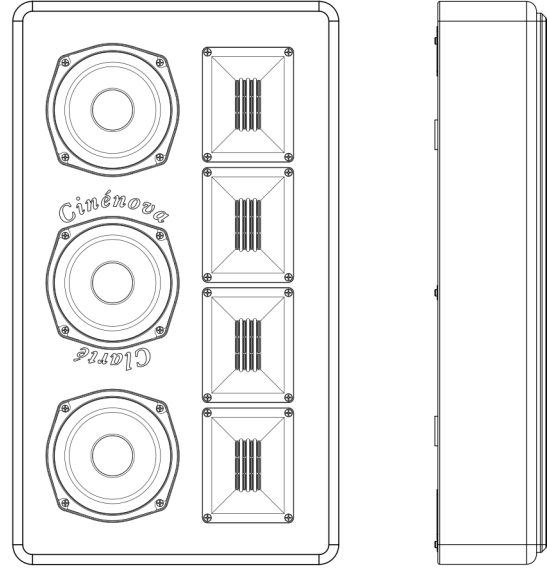

In-Wall & On-Wall Ribbon LCR

EXQUISITE SOUND QUALITY & PINPOINT ACCURACY DETAILS LIKE YOU'VE NEVER HEARD

The Cinénova Clarté on-wall and in-wall LCR are Earthquake's newest addition to the infamous Cinénova family of high fidelity products. The Clarté was designed to be mounted vertically or horizontally allowing it to be positioned for left, right, and center channels. This offers plenty of flexibility whether you are installing them for new or pre-existing home audio

FEATURES

- In-wall & on-wall models
- Used for left, right, and center channels
- (4) 2" precision ribbon tweeters
- (3) 5.25" carbon fiber mid-bass drivers
- Sonically neutral cabinet design
- Custom-built second order crossover network with polyswitch protection
- Center wiring groove
- Cross style mounting brackets
- Magnetically attached grille (IW-C5 Only)
- Turn-N-Lock™ mechanism (IW-C5 Only)

The combination of 5.25" carbon fiber mid-bass drivers paired with 2" ultra-fast ribbon tweeters provide remarkable sound quality and pinpoint accuracy.

Cinénova Clarté LCR

SPECIFICATIONS

IW-C5

OW-C5

MODEL	IW-C5 & OW-C5
Power Handling	120 WRMS 600 MAX
Frequency Response	55Hz-20kHz
Sensitivity	96dB (2.83V/1m)
Impedance	8Ω
Crossover Frequency	2000Hz LP 12dB/Oct 2000Hz HP 12dB/Oct
Coverage Angles	122° Vertical 122° Horizontal

MODEL	IW-C5
Height	24.48" (622mm)
Width	15.03" (15.03mm)
Depth	4.44" (113mm)
Net Weight	23.58 lb (10.70 kg)
Cutout Height	22.67" (576mm)
Cutout Width	13.22" (336mm)
Mounting Depth	3.91" (99.40mm)

MODEL	OW-C5
Height	22.44" (570mm)
Width	13.00" (330mm)
Depth	4.33" (110mm)
Net Weight	20.95 lb (9.50 kg)