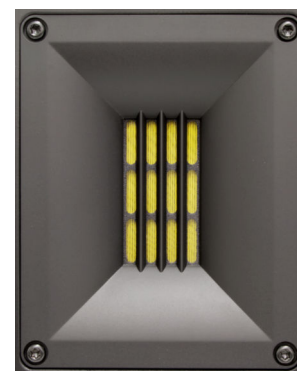

In-Wall & On-Wall Ribbon LCR

EXQUISITE SOUND QUALITY & PINPOINT ACCURACY DETAILS LIKE YOU'VE NEVER HEARD

The Cinénova Clarté on-wall and in-wall LCR are Earthquake's newest addition to the infamous Cinénova family of high fidelity products. The Clarté was designed to be mounted vertically or horizontally allowing it to be positioned for left, right, and center channels. This offers plenty of flexibility whether you are installing them for new or pre-existing home audio

setups. Both the on-wall and in-wall Clarté speakers feature a combination of three 5.25" carbon fiber cone woofers for distortion-free bass and four 2" ultra-fast ribbon tweeters for remarkable sound quality with pinpoint accuracy. With Earthquake's Cinénova Clarté LCR, you will hear more details in music and movies with elegant sound reproduction and tonal balance.

FEATURES

- In-wall & on-wall models
- Used for left, right, and center channels
- (4) 2" precision ribbon tweeters
- (3) 5.25" carbon fiber mid-bass drivers
- Sonically neutral cabinet design
- Custom-built second order crossover network with polyswitch protection
- Center wiring groove
- Cross style mounting brackets
- Magnetically attached grille (IW-C5 Only)
- Turn-N-Lock™ mechanism (IW-C5 Only)

The combination of 5.25" carbon fiber mid-bass drivers paired with 2" ultra-fast ribbon tweeters provide remarkable sound quality and pinpoint accuracy.

Cinénova Clarté LCR

SPECIFICATIONS

IW-C5

OW-C5

MODEL	IW-C5 & OW-C5
Power Handling	120 WRMS 600 MAX
Frequency Response	55Hz-20kHz
Sensitivity	96dB (2.83V/1m)
Impedance	8Ω
Crossover Frequency	2000Hz LP 12dB/Oct 2000Hz HP 12dB/Oct
Coverage Angles	122° Vertical 122° Horizontal